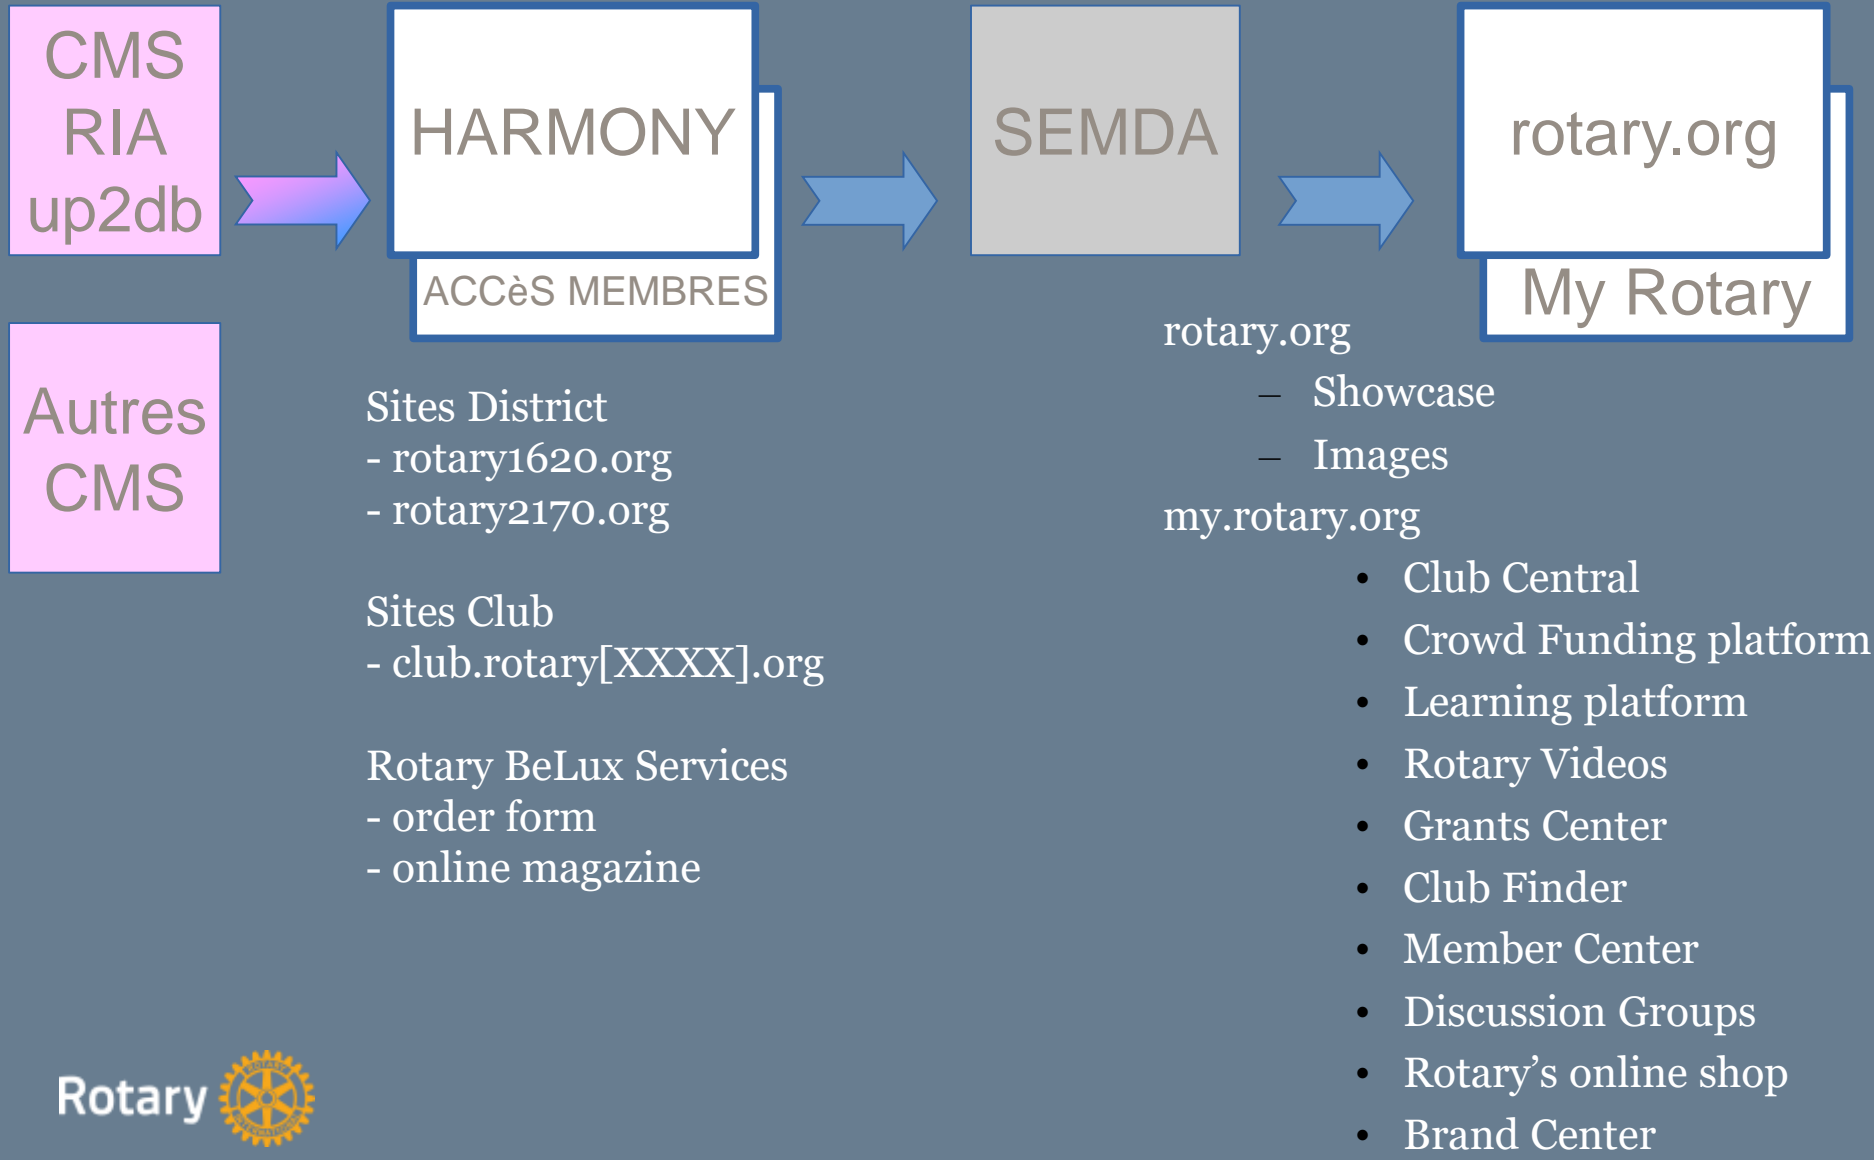

Communication et rotary.org

ARC Ludo Van Helleputte
24 Mars 2018

Un aperçu des outils disponibles ...

vue d'ensemble ...

URLs

Rotary International

Sites web

rotary.org

- rotary.org/showcase
- images.rotary.org

my.rotary.org

- rcc.rotary.org
- ideas.rotary.org
- learn.rotary.org
- video.rotary.org
- grants.rotary.org
- <https://my.rotary.org/en/search/club-finder>
- <https://my.rotary.org/en/member-center>
- <https://my.rotary.org/en/exchange-ideas/groups>
- shop.rotary.org
- brandcenter.rotary.org