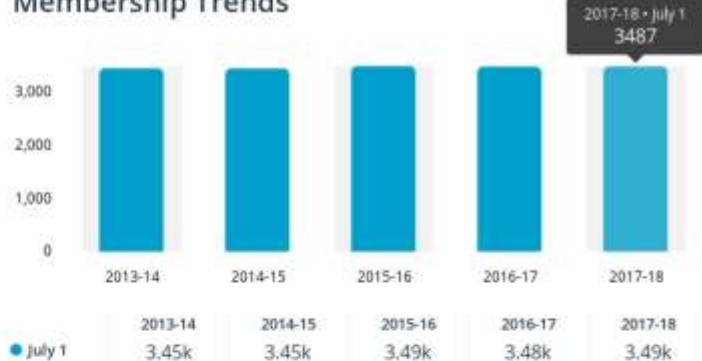

Dashboard

Welcome to Rotary Club Central, the online tool for setting goals and tracking progress. Explore data and trends related to your club's goals on this page, and use the tabs to manage goals, project activities, and more.
Please note: data reported outside Rotary Club Central, including data reported in My Rotary, will be delayed for at least 24 hours.

Global | My Region | **District 1620** | All Club Groups | All Clubs

District 1620

Membership Trends

as of: 11-Mar-2018