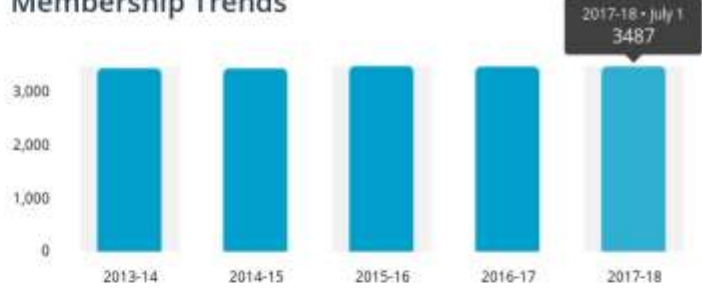

Dashboard

Welcome to Rotary Club Central, the online tool for setting goals and tracking progress. Explore data and trends related to your club's goals on this page, and use the tabs to manage goals, project activities, and more.
Please note: data reported outside Rotary Club Central, including data reported in My Rotary, will be delayed for at least 24 hours.

Global | My Region | **District 1620** | All Club Groups | All Clubs

District 1620

Membership Trends

July 1	2013-14	2014-15	2015-16	2016-17	2017-18
●	3.45k	3.45k	3.49k	3.48k	3.49k

as of: 11-Mar-2018